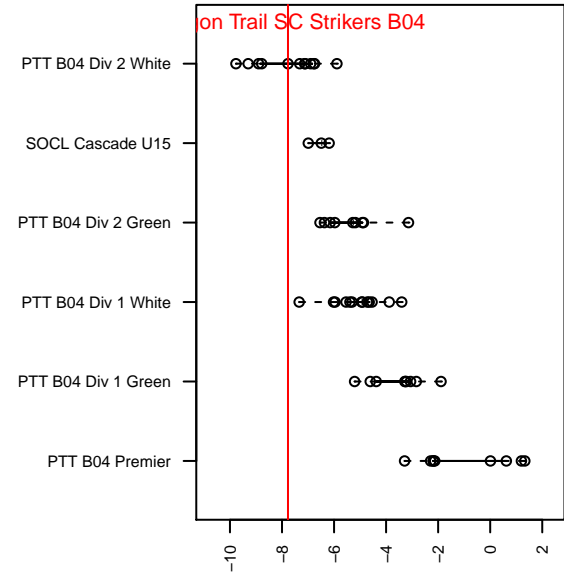

**attack and defense rating
relative to others at age
and all opponents in last 13 months**